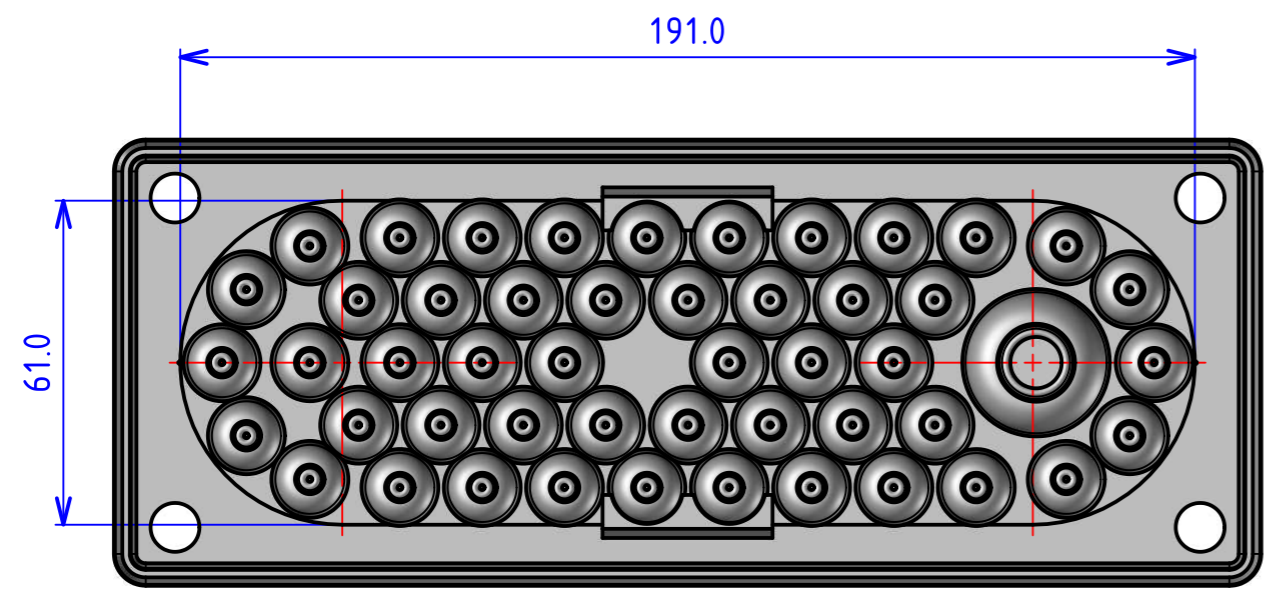

H G F E D C B A

8 7 6 5 4 3 2 1

© COPYRIGHTS HT Hi Tech Polymer Oy

SCALE	1:1	HTC-50	AUTHOR	MARKKU
			DATE	24/05/2012
		HT Hi Tech Polymers Oy	Address1	
			Address2	
A2		24052012		00

H G F E D C B A