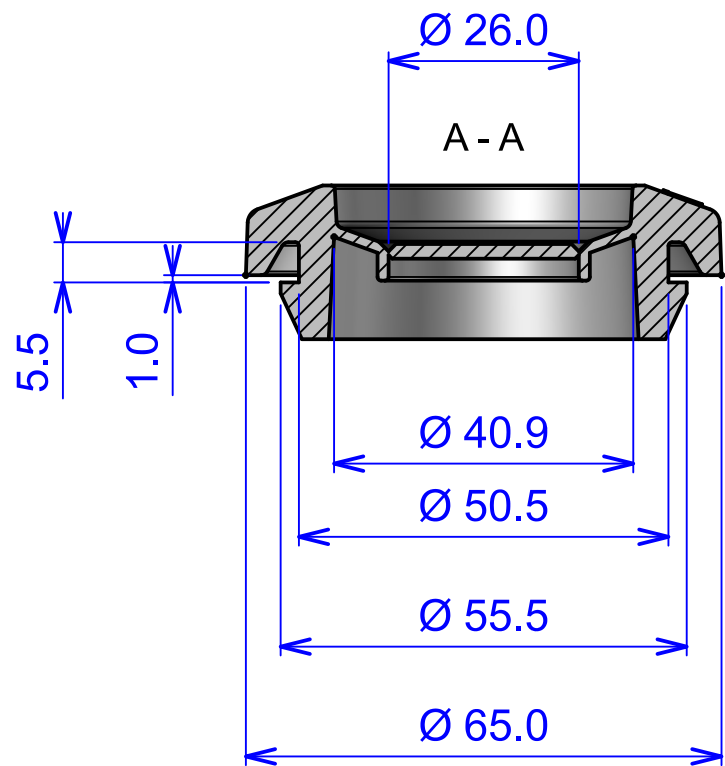

TILAVUUS 28 Cm3

© COPYRIGHTES HT Hi Tech Polymers Oy

SCALE 1:1	HSS-M50	AUTHOR MARKKU		
		DATE 21/04/2015		
	HT Hi Tech Polymers Oy	Address1		
A3	Piir. N:o 21042015-7	Address2		00