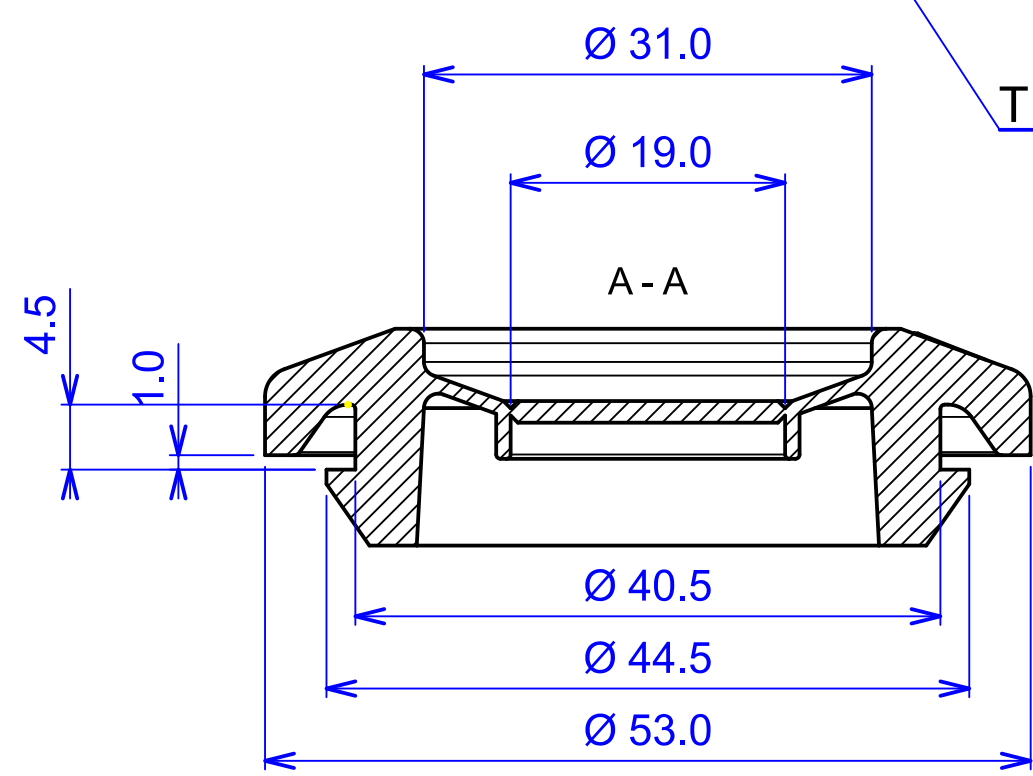

SUHDE 1.1

TILAVUUS 14 Cm<sup>3</sup>

SUHDE M2.1

© COPYTIGHTES HT Hi Tech Polymers Oy

SCALE	HSS-M40	AUTHOR	
1:1		markku	
	HT Hi Tech Polymers Oy	DATE	
		21/04/2015	
A3	Piir. N:o 21042015-6	Address1	
		Address2	
			00